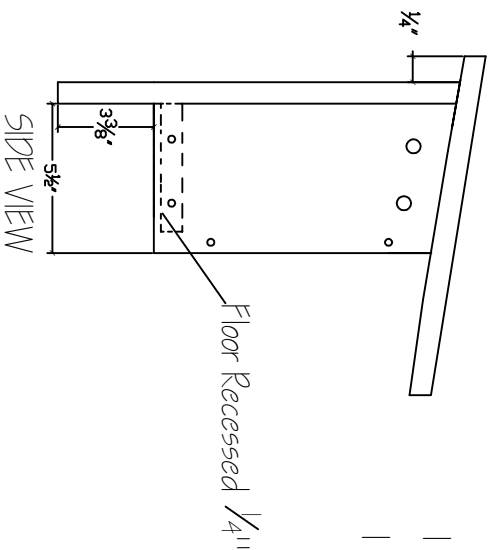

NYSBS NESTBOX

| x 6" wood (assume 3/4" thick x 5 1/2" wide)
 | x 6" at 4'-0" long

For Further Information, Please email Info@nysbs.org or visit us at www.NYSBS.org

NYSBS NESTBOX

FRONT DOOR
 ** BACKSIDE **

1/8" DEEP CUTS AT
 3/8" ON CENTER
 TYP.

ALL HOLES 1/8" DIAMETER UNLESS SHOWN

For Further Information, Please email Info@nysbs.org or visit us at www.NYSBS.org