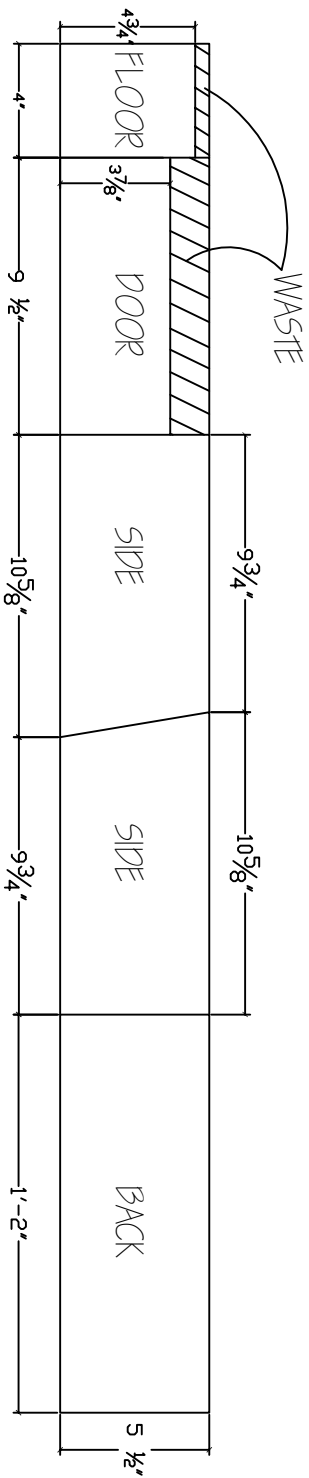

NYSBS NESTBOX

| x 6" wood (assume 3/4" thick x 5 1/2" wide)
 | x 6" at 4'-0" long

For Further Information, Please email Info@nysbs.org or visit us at www.NYSBS.org

NYSBS NESTBOX

FRONT DOOR
 ** BACKSIDE **

1/8" DEEP CUTS AT
 3/8" ON CENTER
 TYP.

ALL HOLES 1/8" DIAMETER UNLESS SHOWN

For Further Information, Please email Info@nysbs.org or visit us at www.NYSBS.org