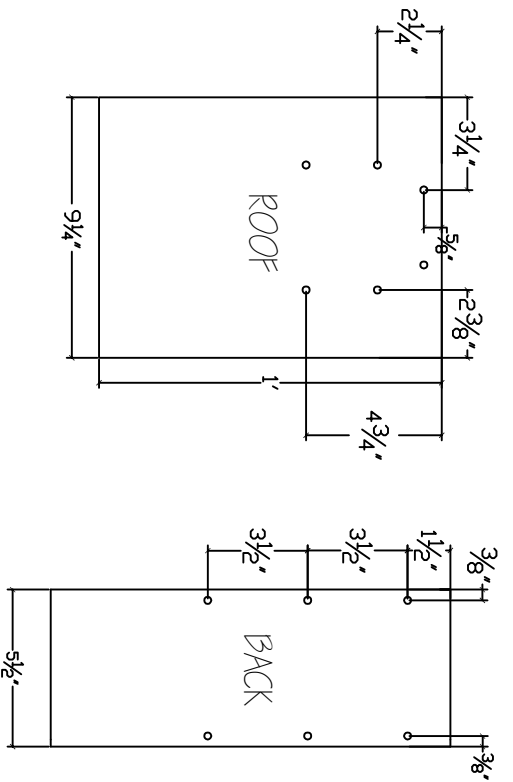

NYSBS NESTBOX

| x 6" wood (assume 3/4" thick x 5 1/2" wide)
 | x 6" at 4'-0" long

For Further Information, Please email Info@nysbs.org or visit us at www.NYSBS.org

NYSBS NESTBOX

FRONT DOOR
 ** BACKSIDE **

1/8" DEEP CUTS AT
 3/8" ON CENTER
 TYP.

ALL HOLES 1/8" DIAMETER UNLESS SHOWN

For Further Information, Please email Info@nysbs.org or visit us at www.NYSBS.org