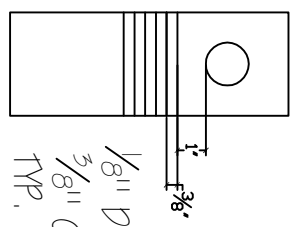

NYSBS NESTBOX

| x 6" wood (assume 3/4" thick x 5 1/2" wide)
 | x 6" at 4'-0" long

For Further Information, Please email Info@nysbs.org or visit us at www.NYSBS.org

NYSBS NESTBOX

FRONT DOOR
 ** BACKSIDE **

1/8" DEEP CUTS AT
 3/8" ON CENTER
 TYP.

ALL HOLES 1/8" DIAMETER UNLESS SHOWN

For Further Information, Please email Info@nysbs.org or visit us at www.NYSBS.org