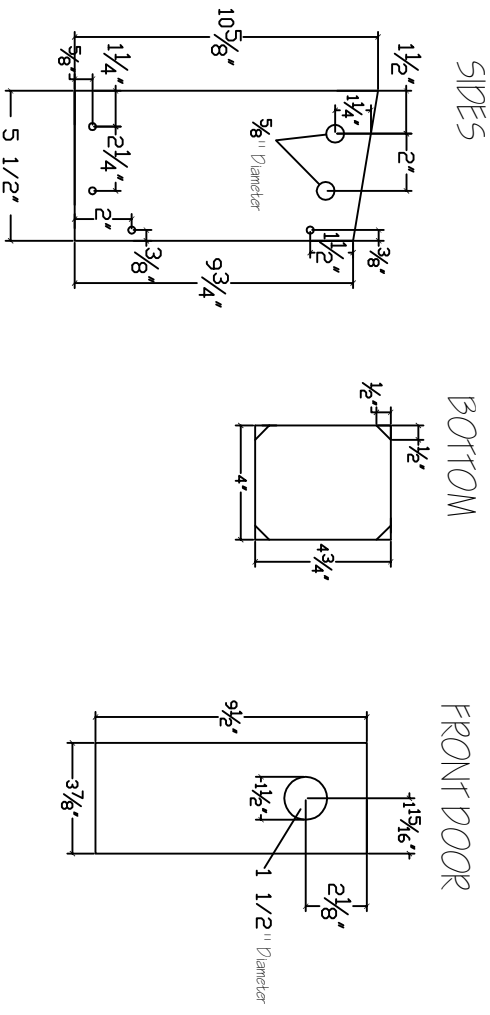

NYSBS NESTBOX

| x 6" wood (assume 3/4" thick x 5 1/2" wide)
 | x 6" at 4'-0" long

For Further Information, Please email Info@nysbs.org or visit us at www.NYSBS.org

NYSBS NESTBOX

FRONT DOOR
 ** BACKSIDE **

1/8" DEEP CUTS AT
 3/8" ON CENTER
 TYP.

ALL HOLES 1/8" DIAMETER UNLESS SHOWN

For Further Information, Please email Info@nysbs.org or visit us at www.NYSBS.org