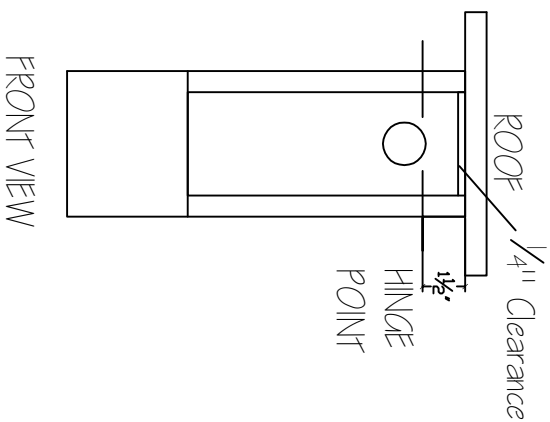

NYSBS NESTBOX

| x 6" wood (assume 3/4" thick x 5 1/2" wide)
 | x 6" at 4'-0" long

For Further Information, Please email Info@nysbs.org or visit us at www.NYSBS.org

NYSBS NESTBOX

FRONT DOOR
 ** BACKSIDE **

1/8" DEEP CUTS AT
 3/8" ON CENTER
 TYP.

ALL HOLES 1/8" DIAMETER UNLESS SHOWN

For Further Information, Please email Info@nysbs.org or visit us at www.NYSBS.org