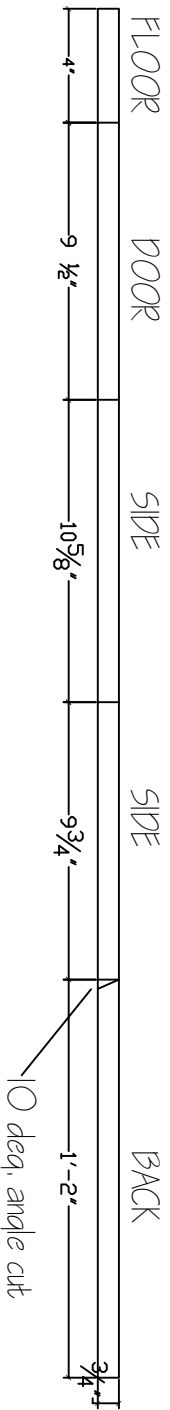

NYSBS NESTBOX

| x 6" wood (assume 3/4" thick x 5 1/2" wide)
 | x 6" at 4'-0" long

For Further Information, Please email Info@nysbs.org or visit us at www.NYSBS.org

NYSBS NESTBOX

FRONT DOOR
 ** BACKSIDE **

1/8" DEEP CUTS AT
 3/8" ON CENTER
 TYP.

ALL HOLES 1/8" DIAMETER UNLESS SHOWN

For Further Information, Please email Info@nysbs.org or visit us at www.NYSBS.org